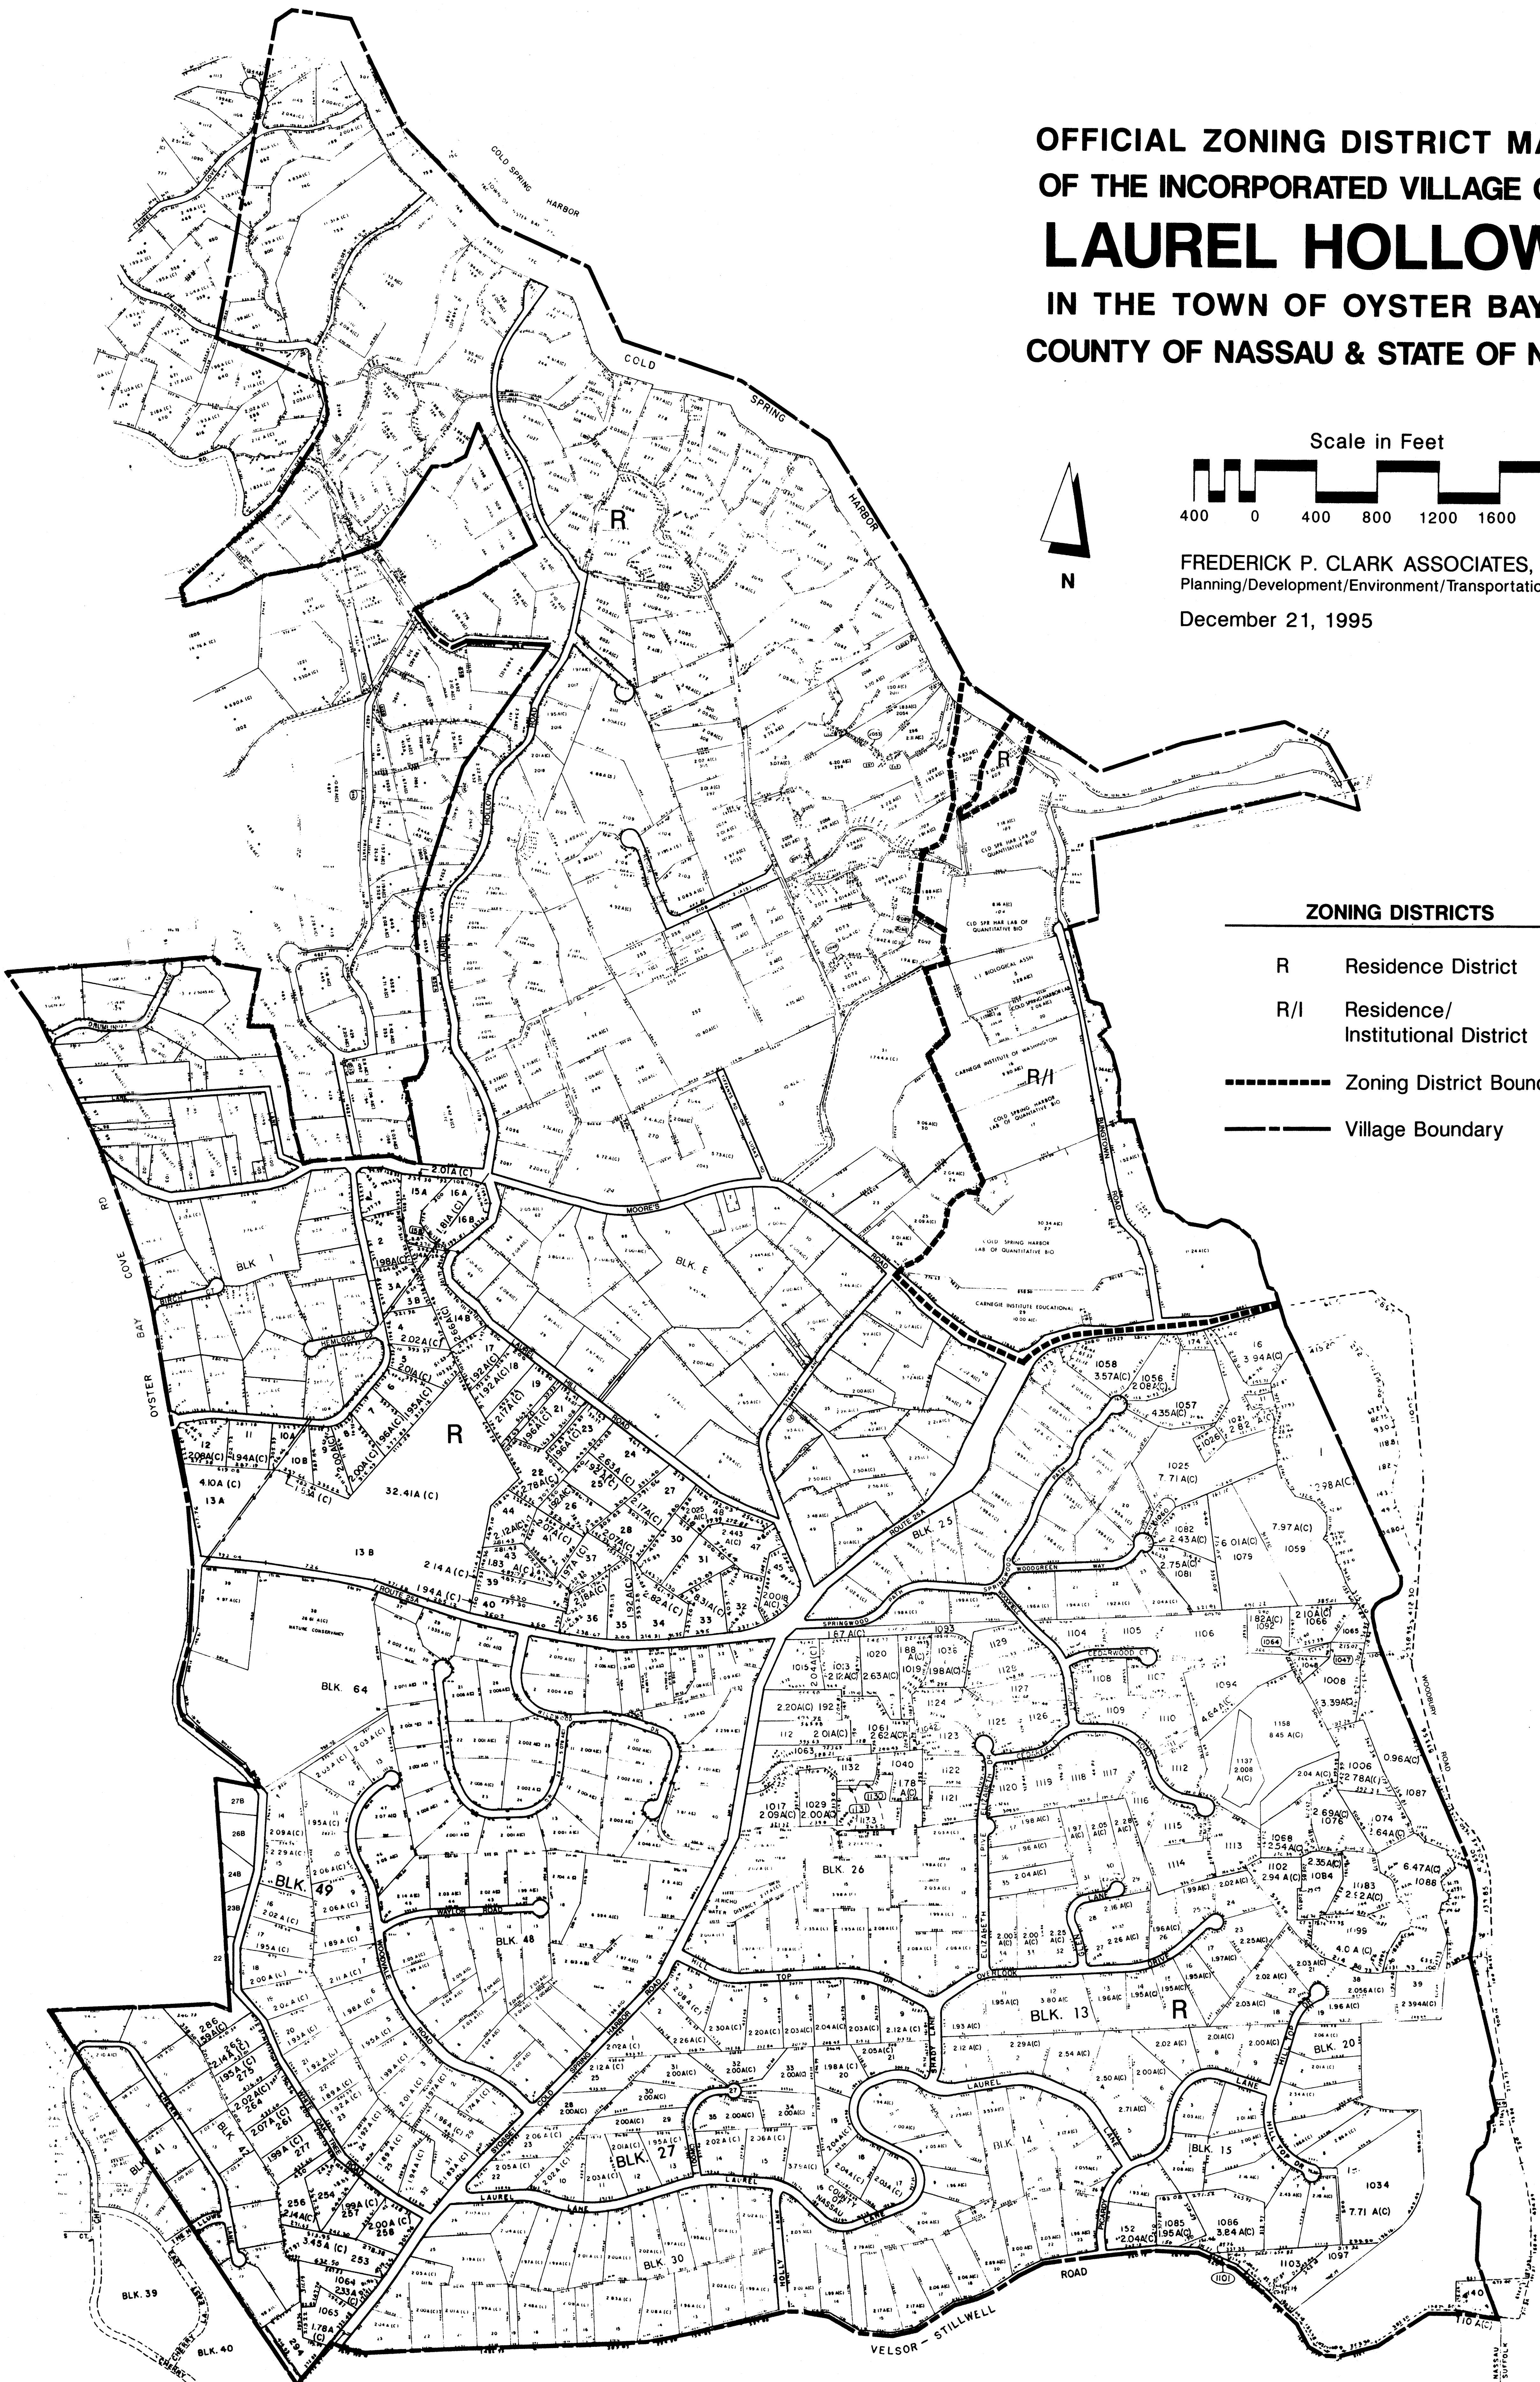

OFFICIAL ZONING DISTRICT MAP  
 OF THE INCORPORATED VILLAGE OF  
**LAUREL HOLLOW**  
 IN THE TOWN OF OYSTER BAY,  
 COUNTY OF NASSAU & STATE OF N.Y.

FREDERICK P. CLARK ASSOCIATES, INC.  
 Planning/Development/Environment/Transportation  
 December 21, 1995

**ZONING DISTRICTS**

- R Residence District
- R/I Residence/  
Institutional District

- Zoning District Boundary
- Village Boundary

INC. VILLAGE OF LAUREL HOLLOW

SCALE - 1" = 400 FT.